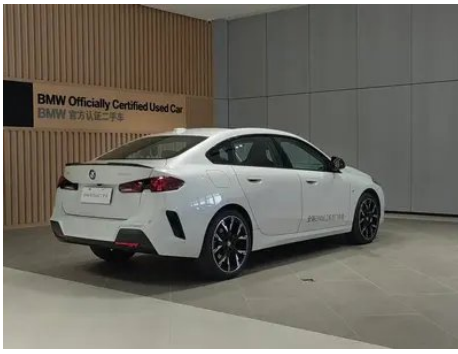

Vehicle Detail Report

BMW 2 Series 2025 225L M Sports Night Suit

Basic Information

Brand	BMW
Mileage	4,000 km
Color	White
First Registration	2025-02-01
Transfer Count	0

Vehicle Images

Vehicle Condition

1. Original metal body panels with factory paint.

Configuration Information

Model Information

Model Name	BMW 2 Series 2025 225L M Sports Night Suit
Launch Date	2025.01

Basic parameters

Vehicle Class	compact car
Energy Type	Gasoline
Maximum Power (kW)	150
Maximum Torque (N·m)	300
Transmission	7-speed wet dual-clutch
Body Type	Sedan
Engine	2.0L 204 hp L4
Dimensions (L×W×H) (mm)	4663*1801*1457