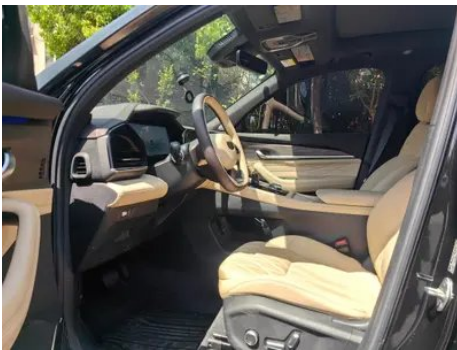

Vehicle Images

Vehicle Condition

1. Original metal body panels with factory paint.

Configuration Information

Model Information

Model Name	Geely Monjaro 2025 Oriental Yao 2.0TD Automatic SisStar Edition
Launch Date	2024.10