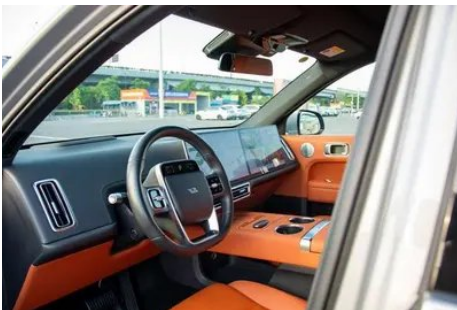

Vehicle Detail Report

Li Auto L6 2024 Max version

Basic Information

Brand	Li Auto
Mileage	49,000 km
Color	Silver-gray
First Registration	2024-04-01
Transfer Count	0

Vehicle Images

Vehicle Condition

1. Original metal body panels with factory paint.