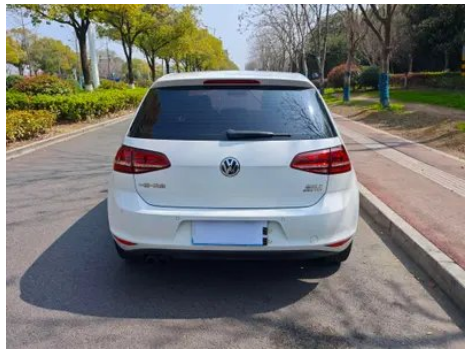

Vehicle Condition

1. Left rear quarter panel, Deformation. 2. Right rear quarter panel, Deformation.

Configuration Information

Model Information

Model Name	Volkswagen Golf 2017 230TSI Auto Comfort Million Commemorative Edition
Launch Date	2017.02

Basic parameters

Vehicle Class	compact car
Energy Type	Gasoline
Maximum Power (kW)	96