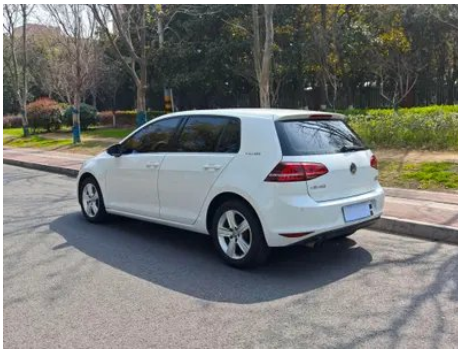

Vehicle Condition

1. Left rear quarter panel, Deformation. 2. Right rear quarter panel, Deformation.

Configuration Information

Model Information

Model Name	Volkswagen Golf 2017 230TSI Auto Comfort Million Commemorative Edition
Launch Date	2017.02

Basic parameters

Vehicle Class	compact car
Energy Type	Gasoline
Maximum Power (kW)	96