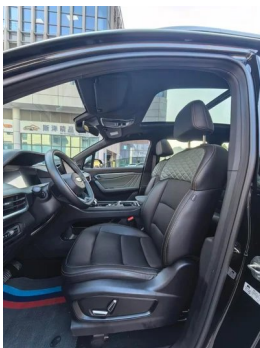

Vehicle Detail Report

Geely Auto Hao Yue L 2023 2.0TD DCT Premium Trim

Basic Information

Brand	Geely
Mileage	31,000 km
Color	Black
First Registration	2023-06-01
Transfer Count	0

Vehicle Images

Vehicle Condition