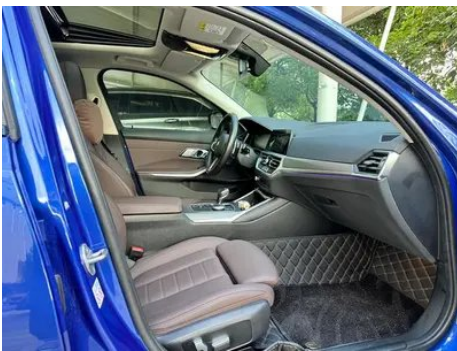

Vehicle Detail Report

BMW 3 Series 2021 325i M Sports Night Suit

Basic Information

Brand	BMW
Mileage	53,000 km
Color	Blue
First Registration	2021-03-01
Transfer Count	0

Vehicle Images

Vehicle Condition

1. Original metal body panels with factory paint.