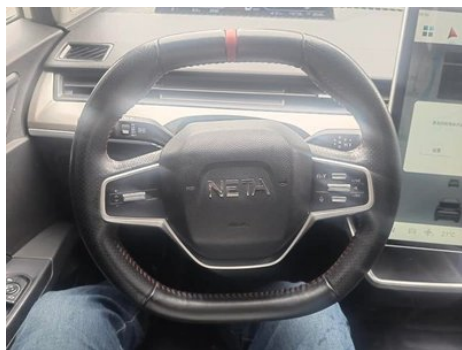

Vehicle Detail Report

Which V? 2022 Pro Long Endurance Smart Edition

Basic Information

Brand	Neta Auto
Mileage	95,000 km
Color	White
First Registration	2022-06-01
Transfer Count	1

Vehicle Images

Vehicle Condition

1. Oil leak. 2. Hood, Bodywork repair. 3. Left front fender, Replaced. 4. Right front fender, Replaced. 5. Right rocker panel outer trim, Scratch damage. 6. Left headlight, Replaced. 7. Right headlight, Signs of disassembly. 8. Function failure.