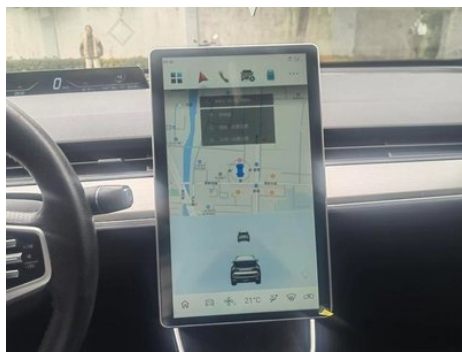

Vehicle Detail Report

Which V? 2022 Pro Long Endurance Smart Edition

Basic Information

Brand	Neta Auto
Mileage	95,000 km
Color	White
First Registration	2022-06-01
Transfer Count	1

Vehicle Images