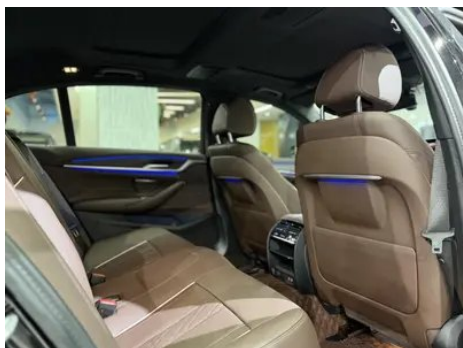

Vehicle Detail Report

BMW 5 Series 2023 530Li Leading Type M Sports suit

Basic Information

Brand	BMW
Mileage	47,000 km
Color	Black
First Registration	2023-06-01
Transfer Count	1

Vehicle Images

Vehicle Condition