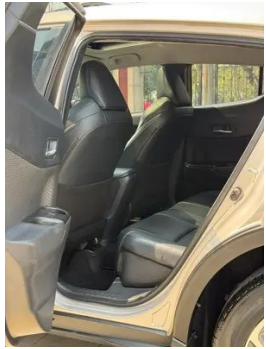

Vehicle Detail Report

Toyota C-HR 2021 2.0L Luxury Edition

Basic Information

Brand	Toyota
Mileage	84,000 km
Color	Champagne color
First Registration	2022-01-01
Transfer Count	0

Vehicle Images

Vehicle Condition