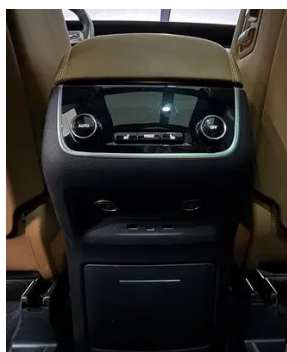

Vehicle Condition

1. Right rear door, Body panel repair. 2. Trunk lid, Body panel repair. 3. Right rear quarter panel, Body panel repair. 4. Windshield, Replaced. 5. Right headlight, Replaced.

Configuration Information

Model Information

Model Name	Li Auto ONE 2021 extended range 6 Seat plate
Launch Date	2021.05

Basic parameters

Vehicle Class	Mid-size and large SUVs
Energy Type	Extended Range Electric Vehicle (EREV)
Maximum Power (kW)	96
Maximum Torque (N·m)	-
Transmission	Electric vehicle single speed gearbox
Body Type	SUV
Engine	Range-extended, 131 horsepower