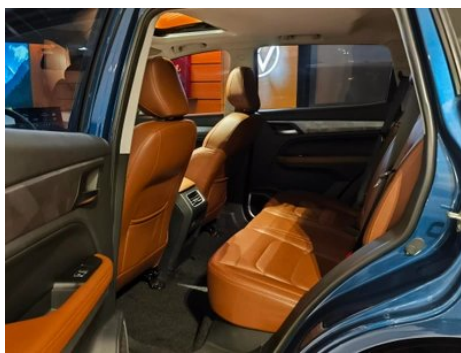

Vehicle Detail Report

Geely Vision X6 2021 PRO 1.4T Automatic Deluxe

Basic Information

Brand	Geely
Mileage	74,800 km
Color	Blue
First Registration	2022-12-01
Transfer Count	0

Vehicle Images

Vehicle Condition