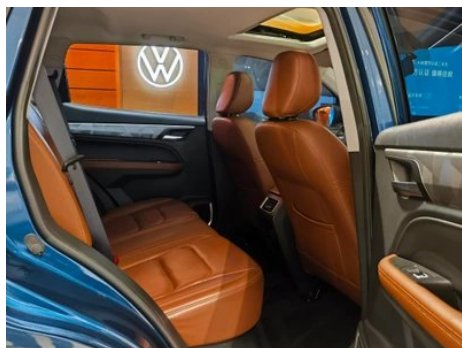

Vehicle Detail Report

Geely Vision X6 2021 PRO 1.4T Automatic Deluxe

Basic Information

Brand	Geely
Mileage	74,800 km
Color	Blue
First Registration	2022-12-01
Transfer Count	0

Vehicle Images

Vehicle Condition