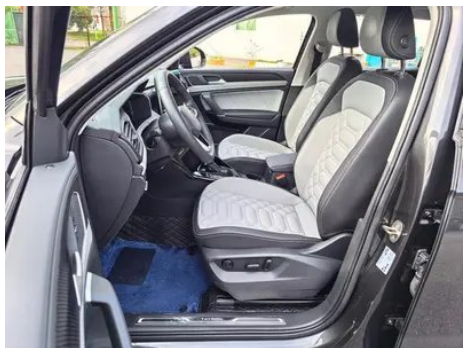

Vehicle Images

Vehicle Condition

1. Original metal body panels with factory paint.

Configuration Information

Model Information

Model Name	Tayron 2023 300TSI Two-wheel drive luxury Plus Advanced version
Launch Date	2023.04