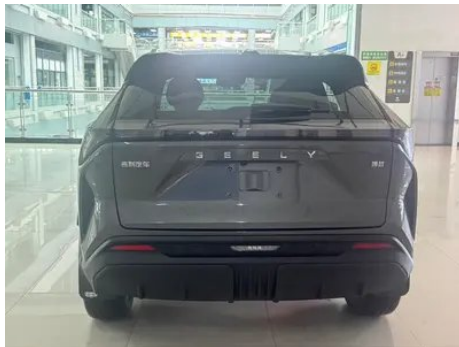

Vehicle Detail Report

Geely Boyue 2024 1.5TD Longteng Edition

Basic Information

Brand	Geely
Mileage	7,000 km
Color	Dark gray
First Registration	2026-02-01
Transfer Count	0

Vehicle Images

Vehicle Condition

1. Original metal body panels with factory paint.

Configuration Information

Model Information

Model Name	Geely Boyue 2024 1.5TD Longteng Edition
Launch Date	2024.06

Basic parameters

Vehicle Class	Compact SUV
Energy Type	Gasoline
Maximum Power (kW)	133
Maximum Torque (N·m)	290
Transmission	7-speed wet dual-clutch
Body Type	SUV
Engine	1.5T 181 horsepower L4
Dimensions (L×W×H) (mm)	4510*1865*1650
Official 0-100 km/h Acceleration (s)	-
Top Speed (km/h)	198
Curb Weight (kg)	1455
Maximum Gross Weight (kg)	1930
WLTP Combined Fuel Consumption (L/100km)	6.44