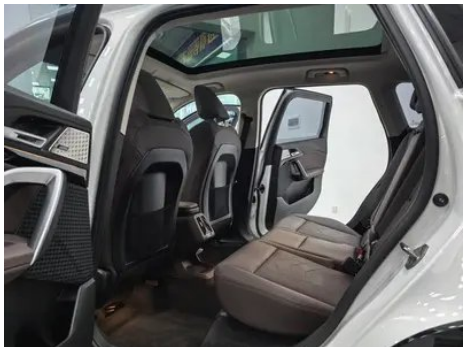

Vehicle Detail Report

BMW X1 2023 sDrive25Li X Design Suit

Basic Information

Brand	BMW
Mileage	25,000 km
Color	White
First Registration	2024-05-01
Transfer Count	0

Vehicle Images