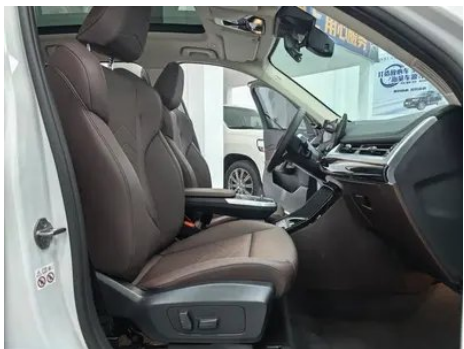

Vehicle Detail Report

BMW X1 2023 sDrive25Li X Design Suit

Basic Information

Brand	BMW
Mileage	25,000 km
Color	White
First Registration	2024-05-01
Transfer Count	0

Vehicle Images

Vehicle Condition

1. Original metal body panels with factory paint.