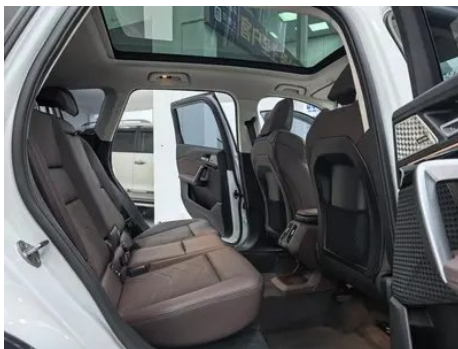

Vehicle Detail Report

BMW X1 2023 sDrive25Li X Design Suit

Basic Information

Brand	BMW
Mileage	25,000 km
Color	White
First Registration	2024-05-01
Transfer Count	0

Vehicle Images

Vehicle Condition

1. Original metal body panels with factory paint.