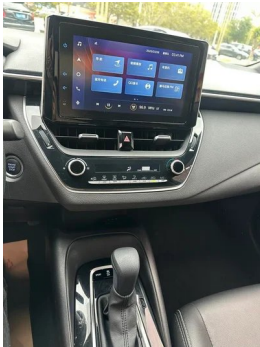

Vehicle Detail Report

Toyota Levin 2021 185T CVT Luxury Edition

Basic Information

Brand	Toyota
Mileage	46,000 km
Color	White
First Registration	2021-03-01
Transfer Count	0

Vehicle Images

Vehicle Condition

1. Inner side of right C-pillar, Deformation. 2. Right rear quarter panel, Deformation.