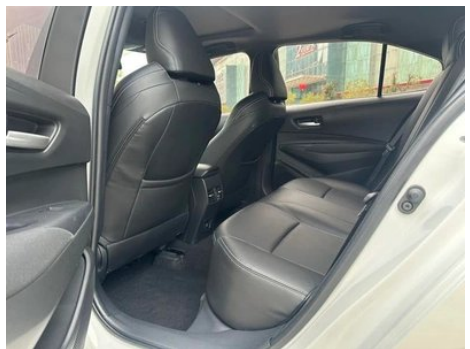

Vehicle Detail Report

Toyota Levin 2021 185T CVT Luxury Edition

Basic Information

Brand	Toyota
Mileage	46,000 km
Color	White
First Registration	2021-03-01
Transfer Count	0

Vehicle Images

Vehicle Condition

1. Inner side of right C-pillar, Deformation. 2. Right rear quarter panel, Deformation.