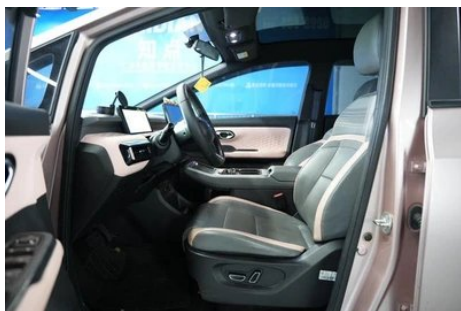

Vehicle Detail Report

AION Y 2022 70 Smart Collar Edition Lithium iron phosphate

Basic Information

Brand	AION
Mileage	96,200 km
Color	Champagne color
First Registration	2022-08-01
Transfer Count	0

Vehicle Images