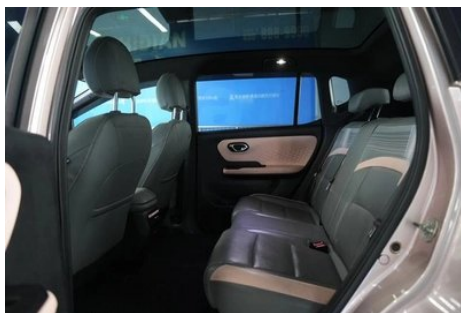

Vehicle Detail Report

AION Y 2022 70 Smart Collar Edition Lithium iron phosphate

Basic Information

Brand	AION
Mileage	96,200 km
Color	Champagne color
First Registration	2022-08-01
Transfer Count	0

Vehicle Images