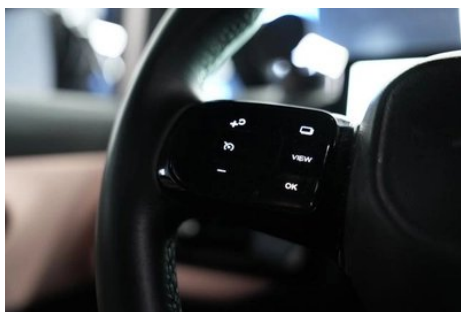

Vehicle Detail Report

AION Y 2022 70 Smart Collar Edition Lithium iron phosphate

Basic Information

Brand	AION
Mileage	96,200 km
Color	Champagne color
First Registration	2022-08-01
Transfer Count	0

Vehicle Images