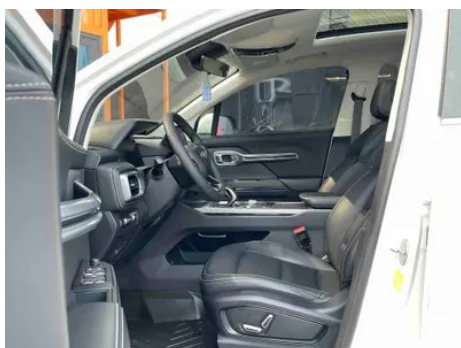

Vehicle Detail Report

Geely Okavango 2020 1.8TD DCT Luxury type

Basic Information

Brand	Geely
Mileage	90,000 km
Color	White
First Registration	2021-03-01
Transfer Count	0

Vehicle Images

Vehicle Condition

1. Original metal body panels with factory paint.