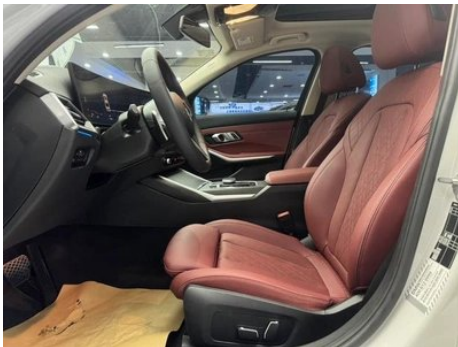

Vehicle Detail Report

BMW 3 Series 2023 325i M Sports suit

Basic Information

Brand	BMW
Mileage	20,000 km
Color	White
First Registration	2024-06-01
Transfer Count	0

Vehicle Images