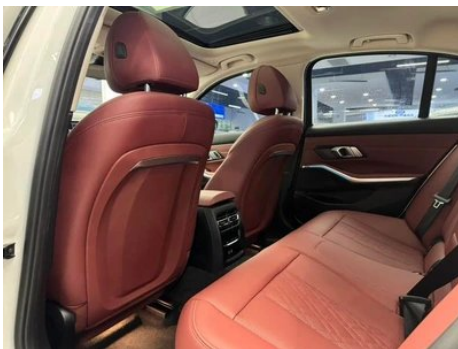

Vehicle Detail Report

BMW 3 Series 2023 325i M Sports suit

Basic Information

Brand	BMW
Mileage	20,000 km
Color	White
First Registration	2024-06-01
Transfer Count	0

Vehicle Images