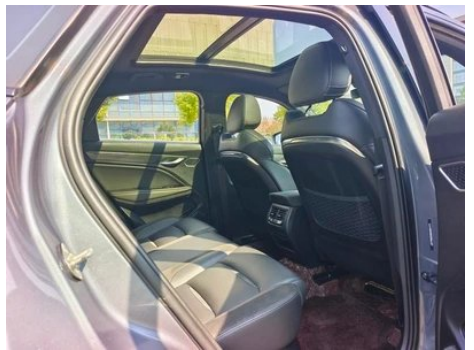

Vehicle Condition

1. Rear body panel, Corrosion. 2. Headliner, Detached. 3. Left rear quarter panel, Scratch. 4. Headliner, Detached.

Configuration Information

Model Information

Model Name	Xingyue 2020 High-Energy Edition 350T Driver's Edition AWD
Launch Date	2020.07