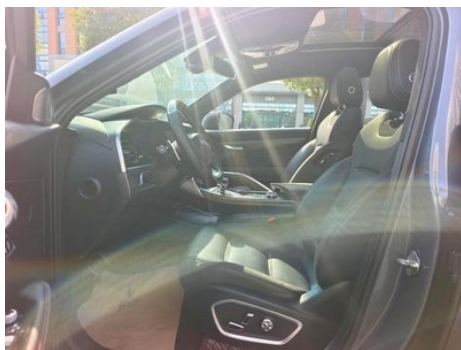

Vehicle Condition

1. Rear body panel, Corrosion. 2. Headliner, Detached. 3. Left rear quarter panel, Scratch. 4. Headliner, Detached.

Configuration Information

Model Information

Model Name	Xingyue 2020 High-Energy Edition 350T Driver's Edition AWD
Launch Date	2020.07