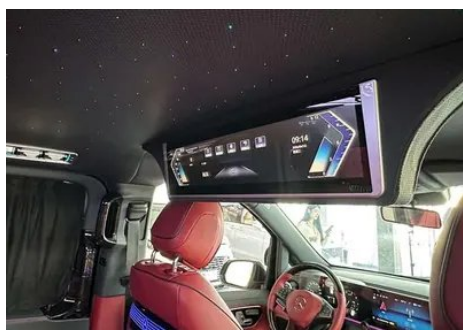

Vehicle Detail Report

Mercedes-Benz Vito 2023 2.0T Business Edition 7 seat

Basic Information

Brand	Mercedes-Benz
Mileage	58,000 km
Color	Black
First Registration	2023-07-01
Transfer Count	0

Vehicle Images