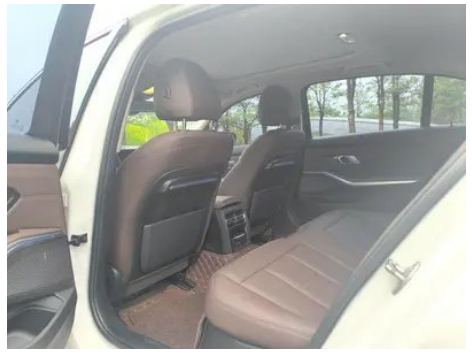

Vehicle Detail Report

BMW 3 Series 2020 325Li M Sports suit

Basic Information

Brand	BMW
Mileage	53,000 km
Color	White
First Registration	2020-05-01
Transfer Count	0

Vehicle Images

Vehicle Condition

1. Left front door, Paint repair. 2. Left rear door, Paint repair. 3. Right rear door, Paint repair. 4. Right front fender, Paint repair. 5. Right rear quarter panel, Body panel repair. 6. Left headlight, Signs of removal.