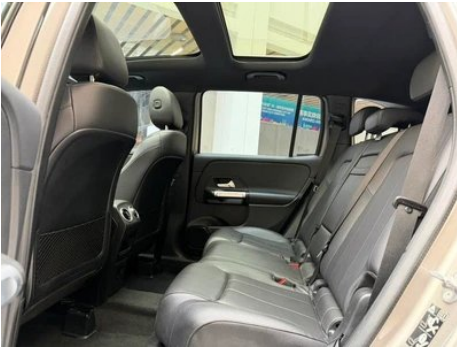

Vehicle Detail Report

Mercedes-Benz GLB 2022 Restyling GLB 200 Dynamic

Basic Information

Brand	Mercedes-Benz
Mileage	36,000 km
Color	Other
First Registration	2023-01-01
Transfer Count	0

Vehicle Images

Vehicle Condition