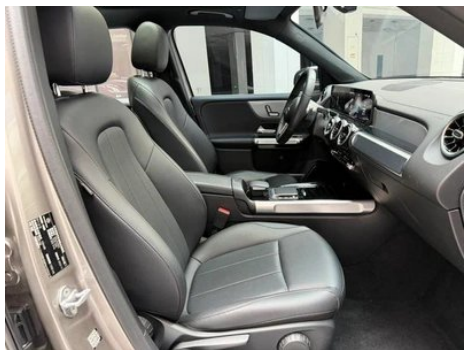

Vehicle Detail Report

Mercedes-Benz GLB 2022 Restyling GLB 200 Dynamic

Basic Information

Brand	Mercedes-Benz
Mileage	36,000 km
Color	Other
First Registration	2023-01-01
Transfer Count	0

Vehicle Images

Vehicle Condition