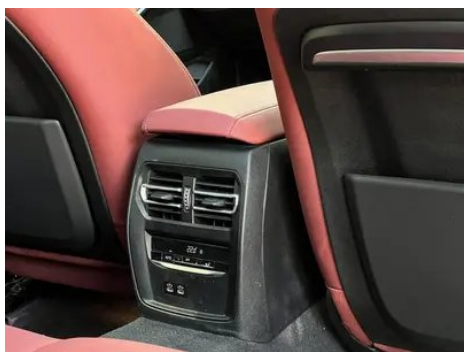

Vehicle Detail Report

BMW 3 Series 2021 320Li M Sports suit

Basic Information

Brand	BMW
Mileage	26,000 km
Color	White
First Registration	2021-03-01
Transfer Count	1

Vehicle Images

Vehicle Condition

1. Original metal body panels with factory paint.