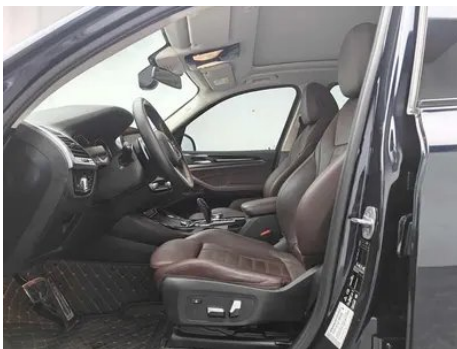

Vehicle Detail Report

BMW X3 2019 xDrive28i M Sports suit

Basic Information

Brand	BMW
Mileage	94,000 km
Color	Black
First Registration	2019-10-01
Transfer Count	1

Vehicle Images