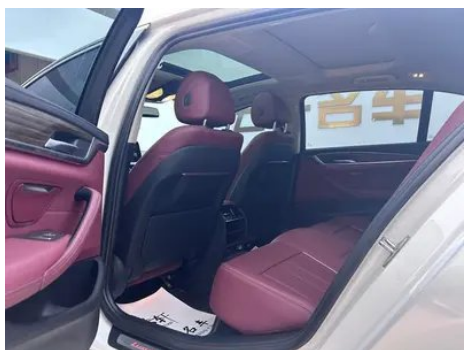

Vehicle Detail Report

BMW 5 Series 2021 530Li Leading Type Luxury Set

Basic Information

Brand	BMW
Mileage	51,000 km
Color	White
First Registration	2021-07-01
Transfer Count	2

Vehicle Images

Vehicle Condition