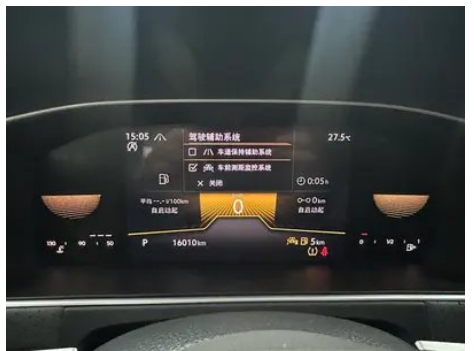

Vehicle Detail Report

Volkswagen Lavida 2024 300TSI DSG Star Full Escape Edition

Basic Information

Brand	Volkswagen
Mileage	16,000 km
Color	White
First Registration	2025-01-01
Transfer Count	0

Vehicle Images