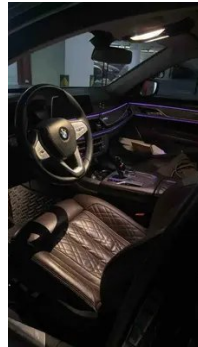

Vehicle Detail Report

BMW 7 Series 2019 Restyling 740Li Leading Type Luxury Set

Basic Information

Brand	BMW
Mileage	45,000 km
Color	Black
First Registration	2020-09-01
Transfer Count	0

Vehicle Images