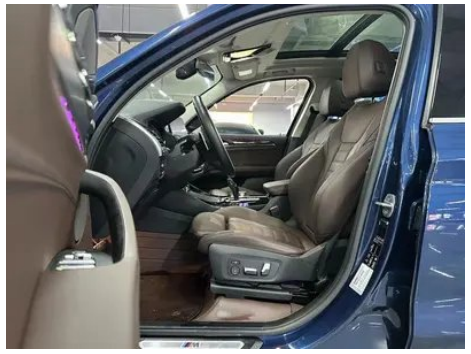

Vehicle Condition

1. Driver's seat rails and frame, Signs of removal. 2. Front passenger seat rails and frame, Signs of removal. 3. Left rear quarter panel, Paint repair, Body panel repair.

Configuration Information

Model Information

Model Name	BMW X3 2021 Restyling xDrive28i M Sports suit
Launch Date	2021.05

Basic parameters

Vehicle Class	Mid-size SUV
Energy Type	Gasoline
Maximum Power (kW)	165
Maximum Torque (N·m)	310
Transmission	8-gear manual integration
Body Type	SUV
Engine	2.0T 224 horsepower L4
Dimensions (L×W×H) (mm)	4717*1891*1689
Official 0-100 km/h Acceleration (s)	7.6
Top Speed (km/h)	225
Curb Weight (kg)	-
Maximum Gross Weight (kg)	-
NEDC Combined Fuel Consumption (L/100km)	8

engine

Engine Model	B48B20D
Displacement (mL)	1998
Displacement (L)	2.0
Induction Type	Turbocharging