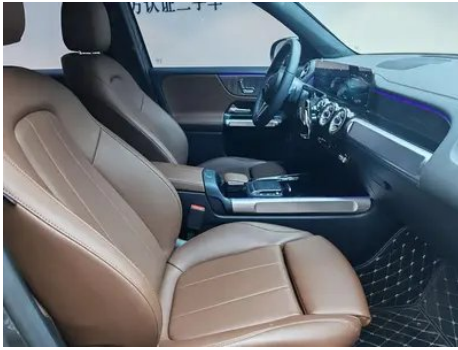

Vehicle Condition

1. Inner side of left B-pillar, Scratch, Dent.

Configuration Information

Model Information

Model Name	Mercedes-Benz GLB 2023 GLB 220 Dynamic
Launch Date	2022.09

Basic parameters

Vehicle Class	Compact SUV
Energy Type	Gasoline
Maximum Power (kW)	140
Maximum Torque (N·m)	300
Transmission	8-speed wet dual-clutch
Body Type	SUV
Engine	2.0L 190 hp L4
Dimensions (L×W×H) (mm)	4638*1834*1687