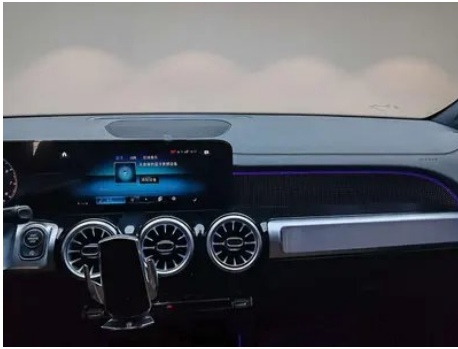

Vehicle Detail Report

Mercedes-Benz GLB 2023 GLB 220 Dynamic

Basic Information

Brand	Mercedes-Benz
Mileage	53,000 km
Color	Dark gray
First Registration	2023-07-01
Transfer Count	1

Vehicle Images

Vehicle Condition

1. Inner side of left B-pillar, Scratch, Dent.

Configuration Information

Model Information

Model Name	Mercedes-Benz GLB 2023 GLB 220 Dynamic
Launch Date	2022.09

Basic parameters

Vehicle Class	Compact SUV
Energy Type	Gasoline
Maximum Power (kW)	140
Maximum Torque (N·m)	300
Transmission	8-speed wet dual-clutch
Body Type	SUV
Engine	2.0L 190 hp L4
Dimensions (L×W×H) (mm)	4638*1834*1687