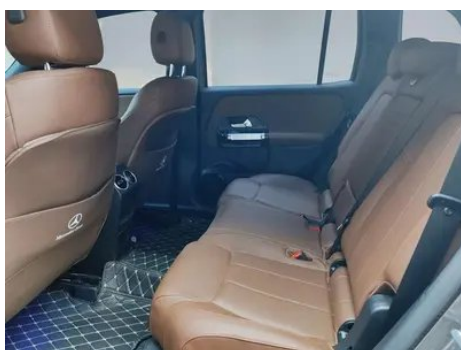

Vehicle Detail Report

Mercedes-Benz GLB 2023 GLB 220 Dynamic

Basic Information

Brand	Mercedes-Benz
Mileage	53,000 km
Color	Dark gray
First Registration	2023-07-01
Transfer Count	1

Vehicle Images

Vehicle Condition

1. Inner side of left B-pillar, Scratch, Dent.

Configuration Information

Model Information

Model Name	Mercedes-Benz GLB 2023 GLB 220 Dynamic
Launch Date	2022.09

Basic parameters

Vehicle Class	Compact SUV
Energy Type	Gasoline
Maximum Power (kW)	140
Maximum Torque (N·m)	300
Transmission	8-speed wet dual-clutch
Body Type	SUV
Engine	2.0L 190 hp L4
Dimensions (L×W×H) (mm)	4638*1834*1687