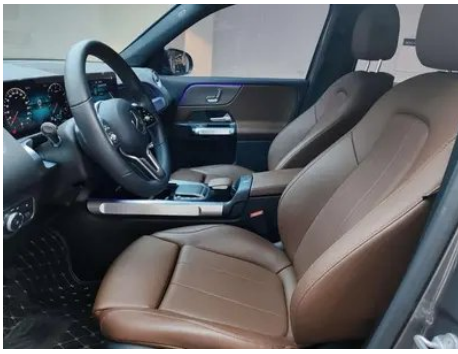

Vehicle Detail Report

Mercedes-Benz GLB 2023 GLB 220 Dynamic

Basic Information

Brand	Mercedes-Benz
Mileage	53,000 km
Color	Dark gray
First Registration	2023-07-01
Transfer Count	1

Vehicle Images

Vehicle Condition

1. Inner side of left B-pillar, Scratch, Dent.

Configuration Information

Model Information

Model Name	Mercedes-Benz GLB 2023 GLB 220 Dynamic
Launch Date	2022.09

Basic parameters

Vehicle Class	Compact SUV
Energy Type	Gasoline
Maximum Power (kW)	140
Maximum Torque (N·m)	300
Transmission	8-speed wet dual-clutch
Body Type	SUV
Engine	2.0L 190 hp L4
Dimensions (L×W×H) (mm)	4638*1834*1687