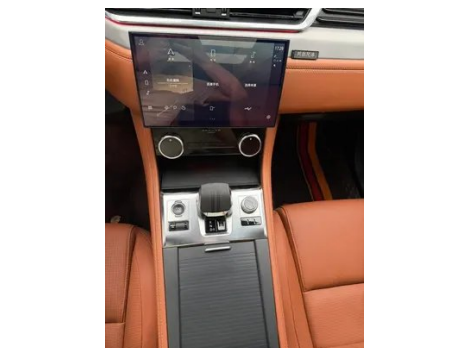

Vehicle Detail Report

Jaguar F-PACE 2021 250PS R-Dynamic S

Basic Information

Brand	Jaguar
Mileage	72,000 km
Color	Silver-gray
First Registration	2021-10-01
Transfer Count	0

Vehicle Images