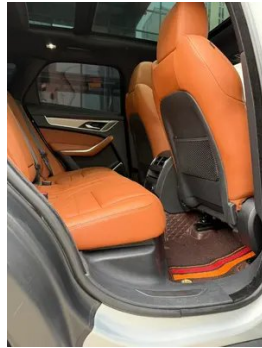

Vehicle Condition

1. Driver's seat rails and frame, Signs of removal.

Configuration Information

Model Information

Model Name	Jaguar F-PACE 2021 250PS R-Dynamic S
Launch Date	2021.04

Basic parameters

Vehicle Class	Mid-size SUV
Energy Type	Gasoline
Maximum Power (kW)	184
Maximum Torque (N·m)	365