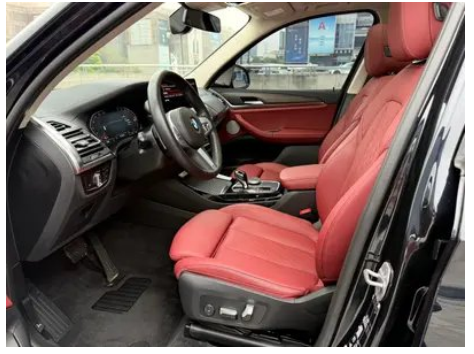

Vehicle Detail Report

BMW X3 2023 xDrive30i Leading Type M Obsidian Night Suit

Basic Information

Brand	BMW
Mileage	38,000 km
Color	Black
First Registration	2023-06-01
Transfer Count	0

Vehicle Images

Vehicle Condition