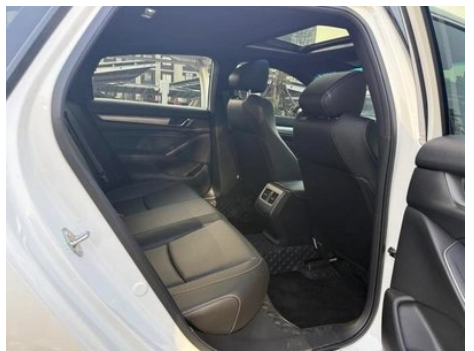

Vehicle Detail Report

Inspire 2022 260TURBO Elegant Edition

Basic Information

Brand	Honda
Mileage	23,500 km
Color	White
First Registration	2022-10-01
Transfer Count	0

Vehicle Images

Vehicle Condition

1. Original metal panels and factory paint.