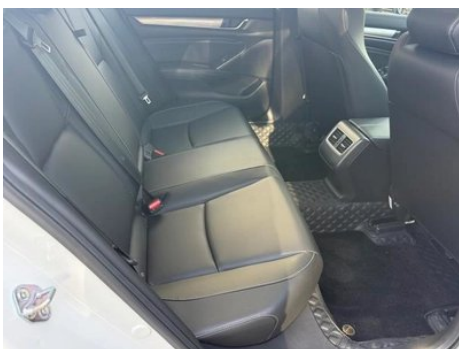

Vehicle Detail Report

Inspire 2022 260TURBO Elegant Edition

Basic Information

Brand	Honda
Mileage	23,500 km
Color	White
First Registration	2022-10-01
Transfer Count	0

Vehicle Images

Vehicle Condition

1. Original metal panels and factory paint.