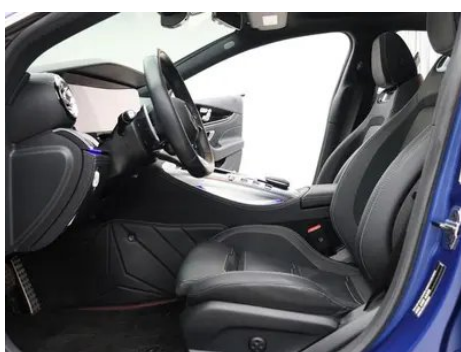

Vehicle Detail Report

Mercedes-Benz AMG GT 2023 AMG GT 50 Four-door sports car

Basic Information

Brand	Mercedes-Benz
Mileage	22,500 km
Color	Blue
First Registration	2023-05-01
Transfer Count	1

Vehicle Images

Vehicle Condition

1. Original metal body panels with factory paint.

Configuration Information

Model Information

Model Name	Mercedes-Benz AMG GT 2023 AMG GT 50 Four-door sports car
Launch Date	2022.12

Basic parameters