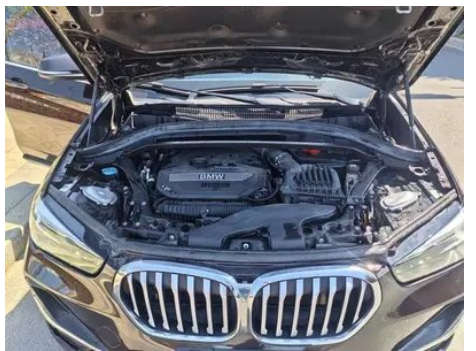

Vehicle Detail Report

BMW X1 2020 sDrive25Li Leading Type

Basic Information

Brand	BMW
Mileage	100,000 km
Color	Black
First Registration	2020-01-01
Transfer Count	0

Vehicle Images

Vehicle Condition

1. Left rear quarter panel, Paint repair, Body panel repair.