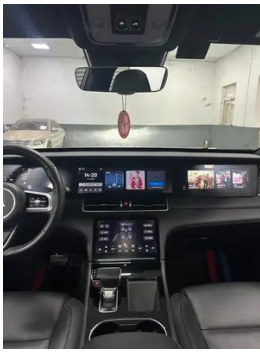

Vehicle Condition

1. Original metal body panels with factory paint.

Configuration Information

Model Information

Model Name	Li Auto ONE 2021 extended range 6 Seat plate
Launch Date	2021.05

Basic parameters

Vehicle Class	Mid-size and large SUVs
Energy Type	Extended Range Electric Vehicle (EREV)
Maximum Power (kW)	96
Maximum Torque (N·m)	-
Transmission	Electric vehicle single speed gearbox
Body Type	SUV
Engine	Range-extended, 131 horsepower
Dimensions (L×W×H) (mm)	5030*1960*1760
Official 0-100 km/h Acceleration (s)	6.5
Top Speed (km/h)	172
Curb Weight (kg)	2300
Maximum Gross Weight (kg)	2825