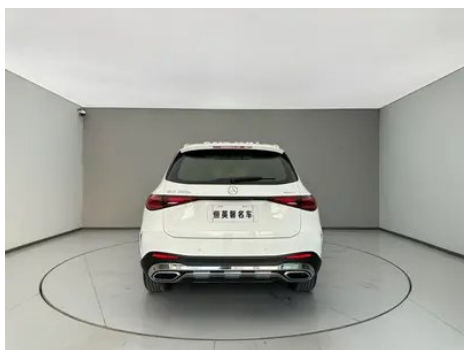

Vehicle Detail Report

Mercedes-Benz GLC 2025 GLC 300 L 4MATIC
Dynamic 5 seat

Basic Information

Brand	Mercedes-Benz
Mileage	10,000 km
Color	White
First Registration	2025-04-01
Transfer Count	0

Vehicle Images

Vehicle Condition

1. Original metal body panels with factory paint.

Configuration Information

Model Information

Model Name	Mercedes-Benz GLC 2025 GLC 300 L 4MATIC Dynamic 5 seat
Launch Date	2024.11

Basic parameters