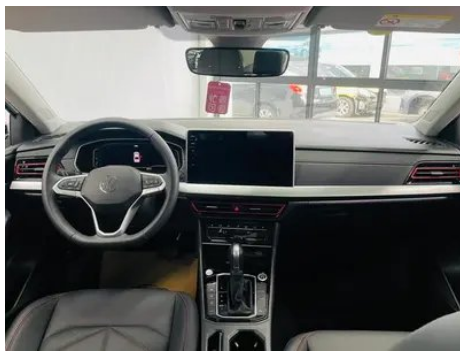

Vehicle Detail Report

Volkswagen Lavida 2024 300TSI DSG Star Leading Edition

Basic Information

Brand	Volkswagen
Mileage	2,800 km
Color	White
First Registration	2024-12-01
Transfer Count	0

Vehicle Images