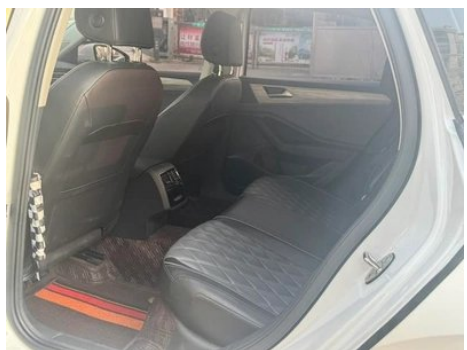

Vehicle Detail Report

Volkswagen Sagitar 2023 300TSI DSG Premium Edition

Basic Information

Brand	Volkswagen
Mileage	55,000 km
Color	White
First Registration	2023-04-01
Transfer Count	0

Vehicle Images