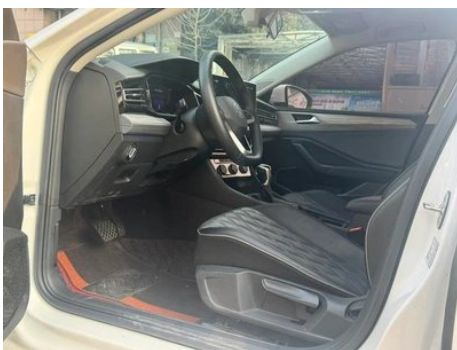

Vehicle Detail Report

Volkswagen Sagitar 2023 300TSI DSG Premium Edition

Basic Information

Brand	Volkswagen
Mileage	55,000 km
Color	White
First Registration	2023-04-01
Transfer Count	0

Vehicle Images

Vehicle Condition

1. Original metal body panels with factory paint.

Configuration Information

Model Information

Model Name	Sagitar 2023 300TSI DSG Superior Edition
Launch Date	2022.10

Basic parameters

Vehicle Class	compact car
Energy Type	Gasoline
Maximum Power (kW)	118
Maximum Torque (N·m)	250
Transmission	7-speed dry dual clutch
Body Type	Sedan
Engine	1.5T 160 horsepower L4
Dimensions (L×W×H) (mm)	4791*1801*1465
Official 0-100 km/h Acceleration (s)	8.8
Top Speed (km/h)	200
Curb Weight (kg)	1418
Maximum Gross Weight (kg)	1890
WLTP Combined Fuel Consumption (L/100km)	5.77