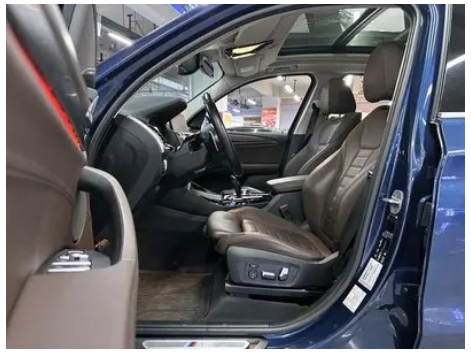

Vehicle Condition

1. Original metal body panels with factory paint.

Configuration Information

Model Information

Model Name	BMW X3 2021 xDrive28i M Sports suit
Launch Date	2020.09

Basic parameters

Vehicle Class	Mid-size SUV
Energy Type	Gasoline
Maximum Power (kW)	165
Maximum Torque (N·m)	310
Transmission	8-gear manual integration
Body Type	SUV
Engine	2.0T 224 horsepower L4
Dimensions (L×W×H) (mm)	4717*1891*1689
Official 0-100 km/h Acceleration (s)	7.6
Top Speed (km/h)	225
Curb Weight (kg)	-
Maximum Gross Weight (kg)	-
NEDC Combined Fuel Consumption (L/100km)	8

engine

Engine Model	B48B20D
Displacement (mL)	1998
Displacement (L)	2.0
Induction Type	Turbocharging
Cylinder Arrangement	L