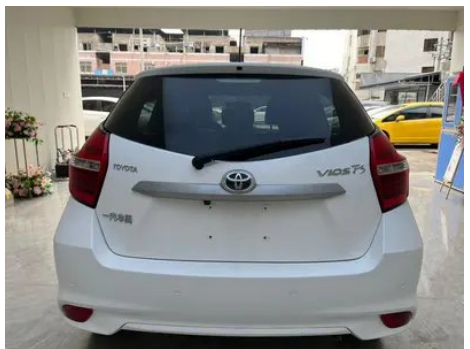

Vehicle Detail Report

Toyota Vios FS 2017 1.5L CVT Feng Chi Edition

Basic Information

Brand	Toyota
Mileage	110,000 km
Color	White
First Registration	2017-11-01
Transfer Count	0

Vehicle Images

Vehicle Condition

1. Left rear quarter panel, Body panel repair. 2. Right rear quarter panel, Body panel repair.

Configuration Information

Model Information

Model Name	Toyota Vios FS 2017 1.5L CVT Feng Chi Edition
Launch Date	2017.03