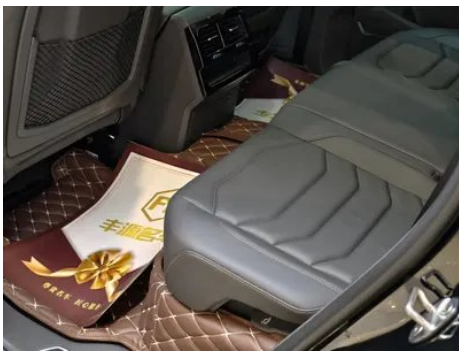

Vehicle Images

Vehicle Condition

1. Original metal body panels with factory paint.

Configuration Information

Model Information

Model Name	Volkswagen Touareg 2023 3.0TSI Sharp Edition obsidian black sports suit
Launch Date	2023.06