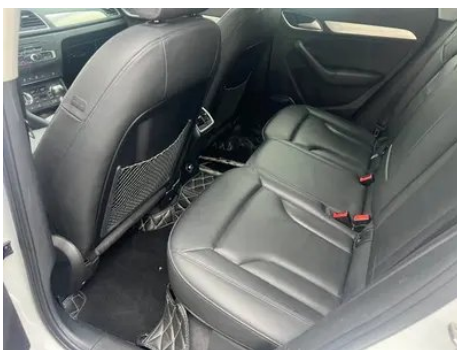

Vehicle Detail Report

**Audi Q3 2015 35 TFSI quattro Million
Commemorative Enjoyment Type**

Basic Information

Brand	Audi
Mileage	87,000 km
Color	White
First Registration	2016-02-01
Transfer Count	2

Vehicle Images