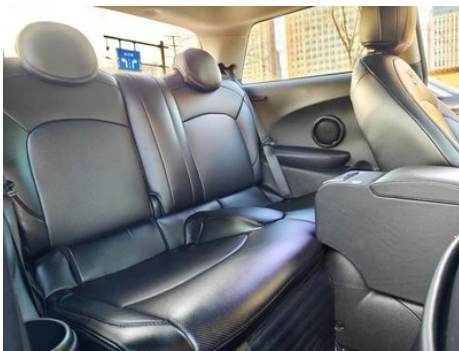

Vehicle Detail Report

MINI 2014 1.5T COOPER Fun

Basic Information

Brand	MINI
Mileage	91,300 km
Color	Red
First Registration	2016-02-01
Transfer Count	3

Vehicle Images

Vehicle Condition

1. Inner side of left C-pillar, Scratch, Paint repair. 2. Inner side of right C-pillar, Scratch. 3. Left rear fender, Paint repair, Bodywork repair. 4. Right rear fender, Paint repair, Bodywork repair.