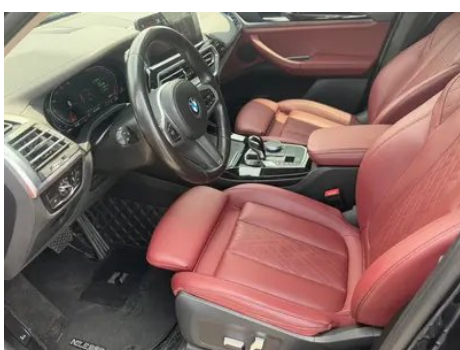

Vehicle Detail Report

BMW X3 2022 xDrive25i M Sports suit

Basic Information

Brand	BMW
Mileage	58,000 km
Color	Black
First Registration	2022-06-01
Transfer Count	1

Vehicle Images

Vehicle Condition

1. Inner side of left B-pillar, Deformation. 2. Inner side of right B-pillar, Dent. 3. Spare wheel well, Water stains. 4. Driver's seat rails and frame, Signs of removal. 5. Front passenger seat rails and frame, Signs of removal.

Number of USB/Type-C ports	• 2 in the front row/2 in the back row
Mobile phone wireless charging function	○ Front row

Optional Package

Optional Package	Entertainment package 1(USD 1,471; Including: Harman/Kardon Harman Kardon high-end sound system, mobile phone wireless charging, Wi-Fi hot spots)
-------------------------	---