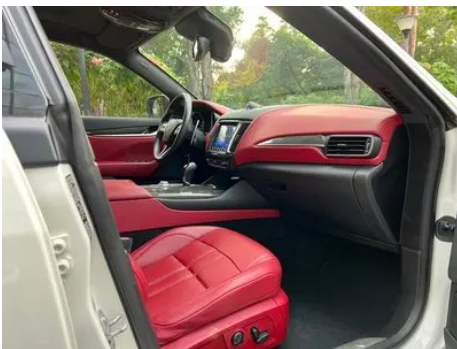

Vehicle Detail Report

Maserati Levante 2016 3.0T Levante

Basic Information

Brand	Maserati
Mileage	100,000 km
Color	White
First Registration	2018-05-01
Transfer Count	0

Vehicle Images

Vehicle Condition

1. Driver's seat rails and frame, Signs of removal. 2. Front passenger seat rails and frame, Signs of removal. 3. Right rear quarter panel, Paint repair, Body panel repair.