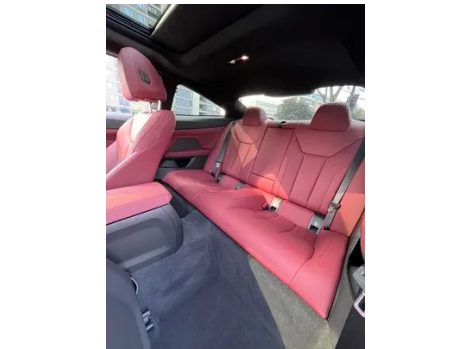

Vehicle Detail Report

BMW 4 Series 2024 430i M Sports Night Suit

Basic Information

Brand	BMW
Mileage	15,000 km
Color	Dark gray
First Registration	2024-08-01
Transfer Count	1

Vehicle Images