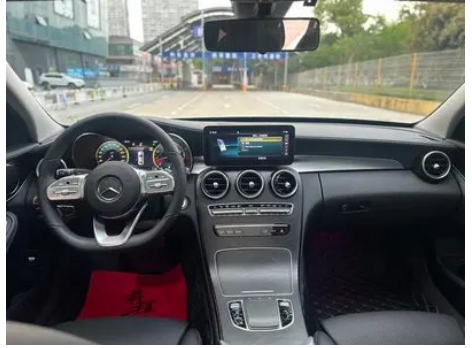

Vehicle Condition

1. Original metal body panels with factory paint.

Configuration Information

Model Information

Model Name	Mercedes-Benz C-Class 2021 C 200 L Fashion Sports Edition
-------------------	---