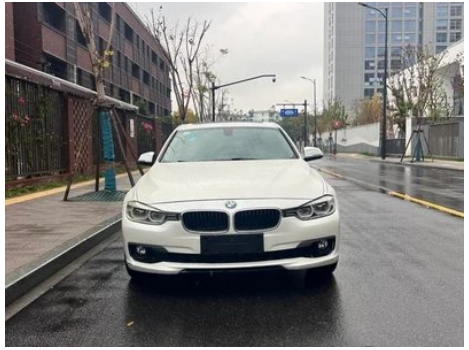

Vehicle Detail Report

BMW 3 Series 2016 320Li fashion type

Basic Information

Brand	BMW
Mileage	110,000 km
Color	White
First Registration	2016-06-01
Transfer Count	0

Vehicle Images

Vehicle Condition

1. Left rear fender, Paint repair, Bodywork repair. 2. Right rear fender, Paint chip, Paint repair, Bodywork repair.