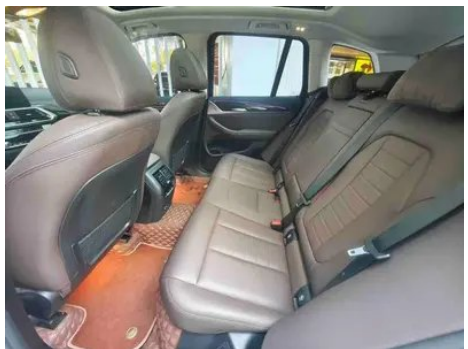

Vehicle Detail Report

BMW X3 2021 xDrive25i M Sports suit

Basic Information

Brand	BMW
Mileage	51,000 km
Color	White
First Registration	2021-09-01
Transfer Count	1

Vehicle Images

Vehicle Condition

1. Right rocker panel, Scratch damage. 2. Driver's seat rails and frame, Signs of removal. 3. Front passenger seat rails and frame, Signs of removal. 4. Left rear quarter panel, Deformation. 5. Right rear quarter panel, Deformation. 6. Body floor pan, Deformation, Crack, Aftermarket underbody coating.