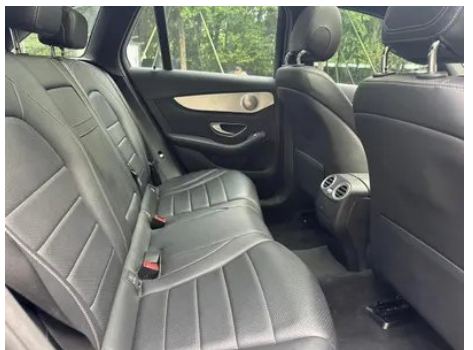

Vehicle Detail Report

Mercedes-Benz GLC 2016 GLC 200 4MATIC

Basic Information

Brand	Mercedes-Benz
Mileage	114,000 km
Color	Blue
First Registration	2016-10-01
Transfer Count	1

Vehicle Images

Vehicle Condition