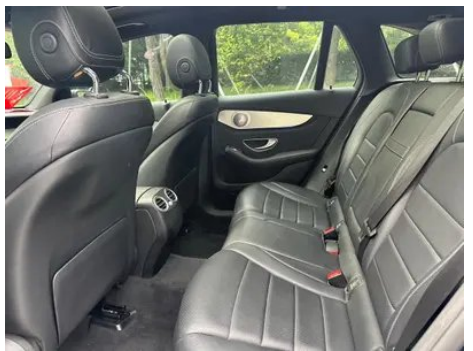

Vehicle Detail Report

Mercedes-Benz GLC 2016 GLC 200 4MATIC

Basic Information

Brand	Mercedes-Benz
Mileage	114,000 km
Color	Blue
First Registration	2016-10-01
Transfer Count	1

Vehicle Images

Vehicle Condition